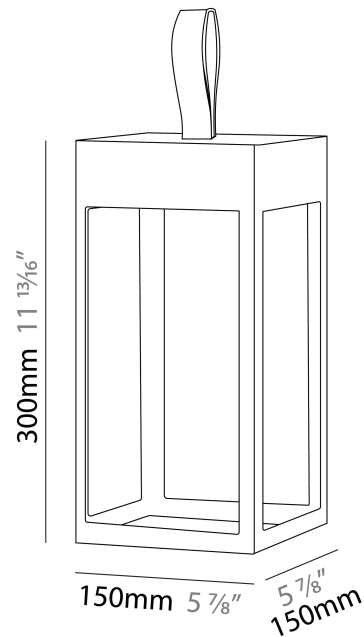

PROJECT _____
TYPE _____
SPECIFIER _____
QUANTITY _____
DATE _____

ETEREA 2.0 PORTABLE

E9B224-

base number   Finish
Options

1. To build a product code in our configurator select the specify button on the base model # product page
2. To build a manual product code on this datasheet choose from the options listed below in blue font and add the suffix to the base model #

GENERAL

Series: Eterea 2.0
Brand: Platek
Division: Exterior
Mounting Type: Portable
Mounting Location: Table
Subcategory: Battery Operated

PHYSICAL

Shape: Rectangle
Length (mm): 150
Length (in): 5 ⁷/₈
Width (mm): 150
Width (in): 5 ⁷/₈
Height (mm): 300
Height (in): 11 ¹³/₁₆
Light Distribution: Direct
Weight (kg): 1.8
Weight (lbs): 4
Screws: No visible screws
Diffuser: Frosted Methacrylate
Fixture Finish: [ANT](#) / [BLK](#) / [BRZ](#) / [COR](#) / [RSB](#) / [WHI](#)
Fixture Material: Stainless Steel
Cable Details: Supplied with one Micro USB power supply cable 1.2m in length
Upon Request: Bolt Down

ELECTRICAL

Lamp Type: LED
Input Wattage (W): 4.5
Total Output Wattage (W): 4.5
Dimming: Non-Dimmable
Input Voltage (V): 120

LED

Number of LEDs: 1
Color Temperature (°K): 3000
Max. Delivered Lumen (lm): 275
Nominal Lumen (lm): 450
CRI: >90 CRI
Lamp Life (hrs): 60000

OPTICAL

Optic°: 100

RATINGS AND CERTIFICATIONS

Certified By: Certified for North American Standards
IP rating: IP65
IK Rating: IK07
Bug Rating: B0 U0 G0