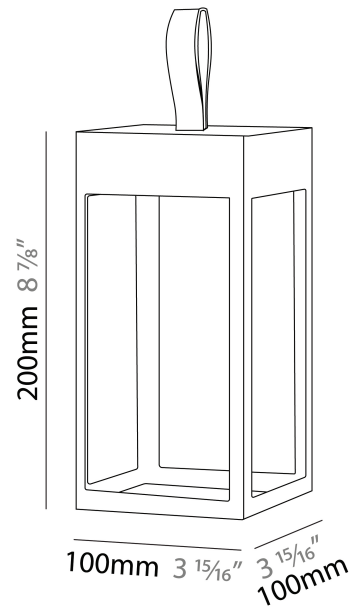

ETEREA 2.0 PORTABLE

E9B300-

base number   Finish
Options

1. To build a product code in our configurator select the specify button on the base model # product page
2. To build a manual product code on this datasheet choose from the options listed below in blue font and add the suffix to the base model #

GENERAL

Series: Eterea 2.0
Brand: Platek
Division: Exterior
Mounting Type: Portable
Mounting Location: Table
Subcategory: Battery Operated

PHYSICAL

Shape: Rectangle
Length (mm): 100
Length (in): 3 ¹⁵/₁₆
Width (mm): 100
Width (in): 3 ¹⁵/₁₆
Height (mm): 200
Height (in): 7 ⁷/₈
Light Distribution: Direct
Weight (kg): 0.9
Screws: No visible screws
Diffuser: Frosted Methacrylate
Fixture Finish: [ANT](#) / [BLK](#) / [BRZ](#) / [COR](#) / [RSB](#) / [WHI](#)
Fixture Material: Stainless Steel
Cable Details: Supplied with one Micro USB power supply cable 1.2m in length
Upon Request: Bolt Down

ELECTRICAL

Lamp Type: LED
Input Wattage (W): 1
Total Output Wattage (W): 1
Dimming: Non-Dimmable
Input Voltage (V): 120

LED

Number of LEDs: 1
Color Temperature (°K): 3000
Max. Delivered Lumen (lm): 80
Nominal Lumen (lm): 250
CRI: >90 CRI
Lamp Life (hrs): 60000

OPTICAL

Optic°: 100

RATINGS AND CERTIFICATIONS

Certified By: Certified for North American Standards
IP rating: IP65
IK Rating: IK07

PROJECT _____
TYPE _____
SPECIFIER _____
QUANTITY _____
DATE _____